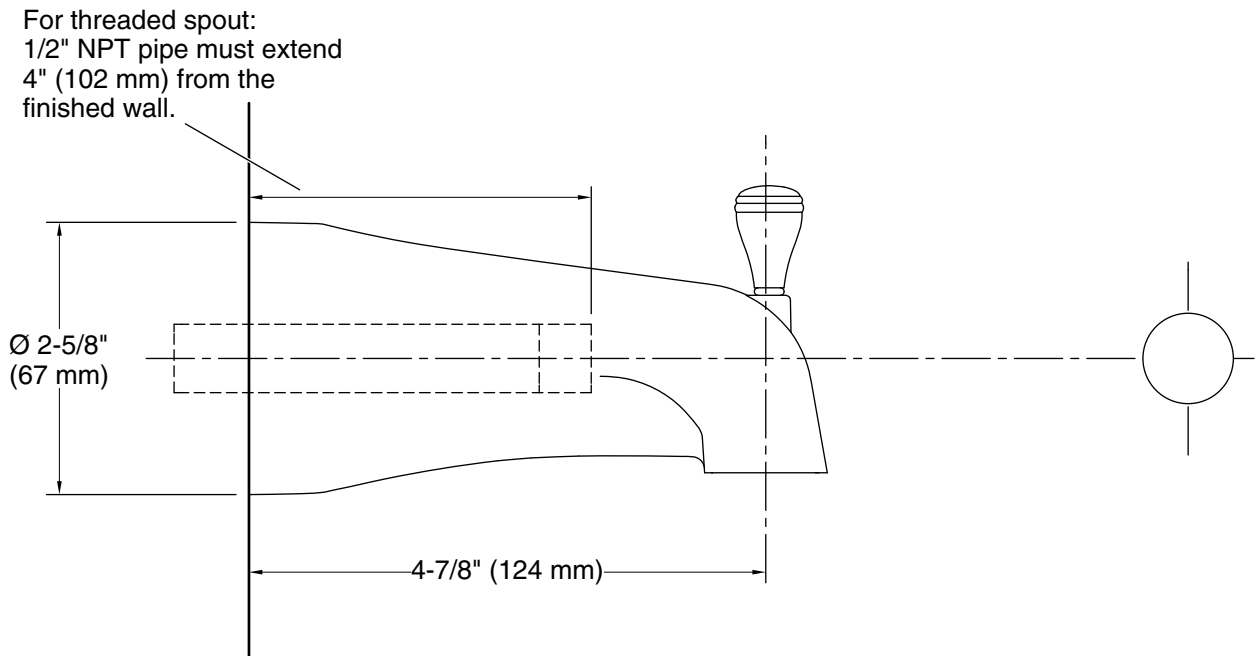

Technical Information

All product dimensions are nominal.

Notes

Install this product according to the installation guide.